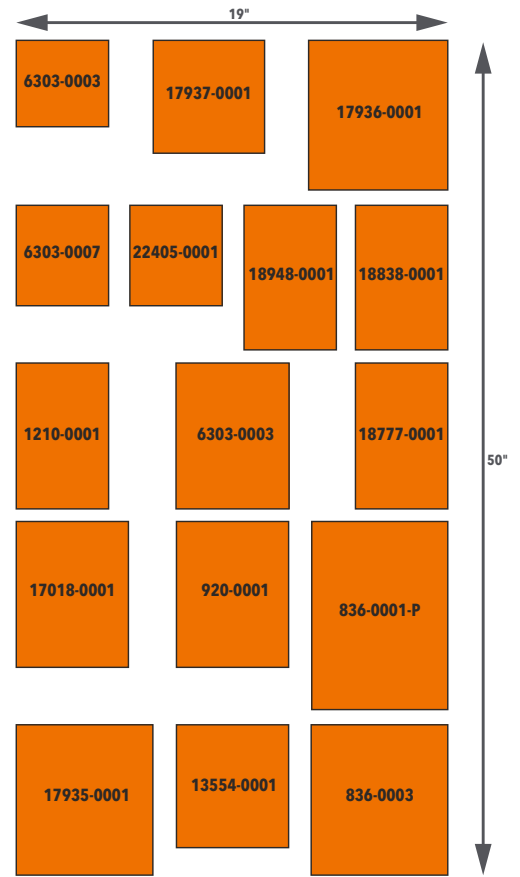

Aggressive Impeller Planogram