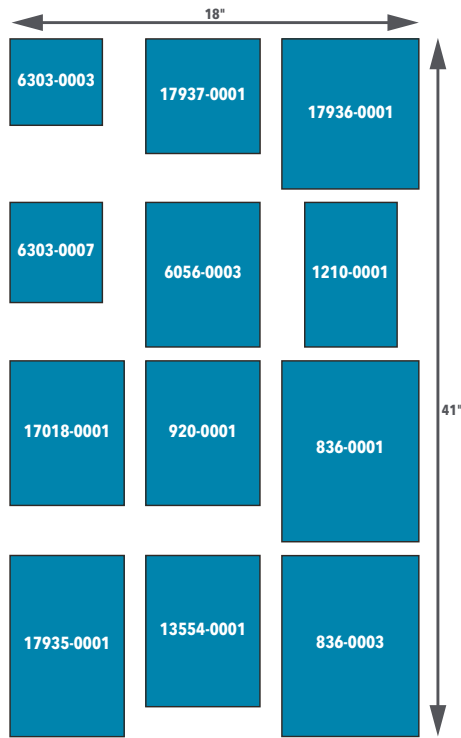

Growth Impeller Planogram