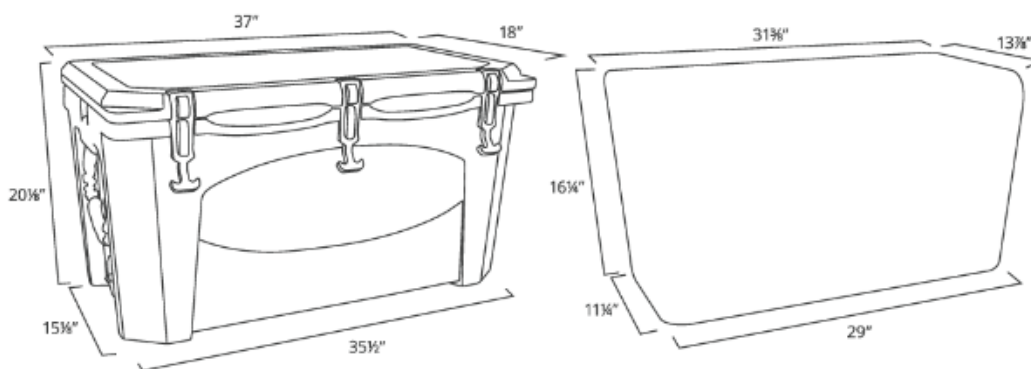

Grizzly

Grizzly 100 Cooler

- RotoTough™ rotationally molded construction
- Environmentally friendly pressure-injected insulation
- Molded-in hinge with stainless steel pin
- Dual 2" drain plug for easy, quick draining
- Full length drain channels for complete draining
- BearClaw™ Latches require no hardware and keep a secure grip

- Non-slip non-marking rubber feet
- Molded-in heavy duty handles
- Rope Handle with nylon sleeved rubber handle
- 2" Tiedown slots
- Embossed ruler on lid
- Rubber Gasket makes a perfect seal
- Lifetime Warranty
- Made in USA
- IGBC Certification Number 5066